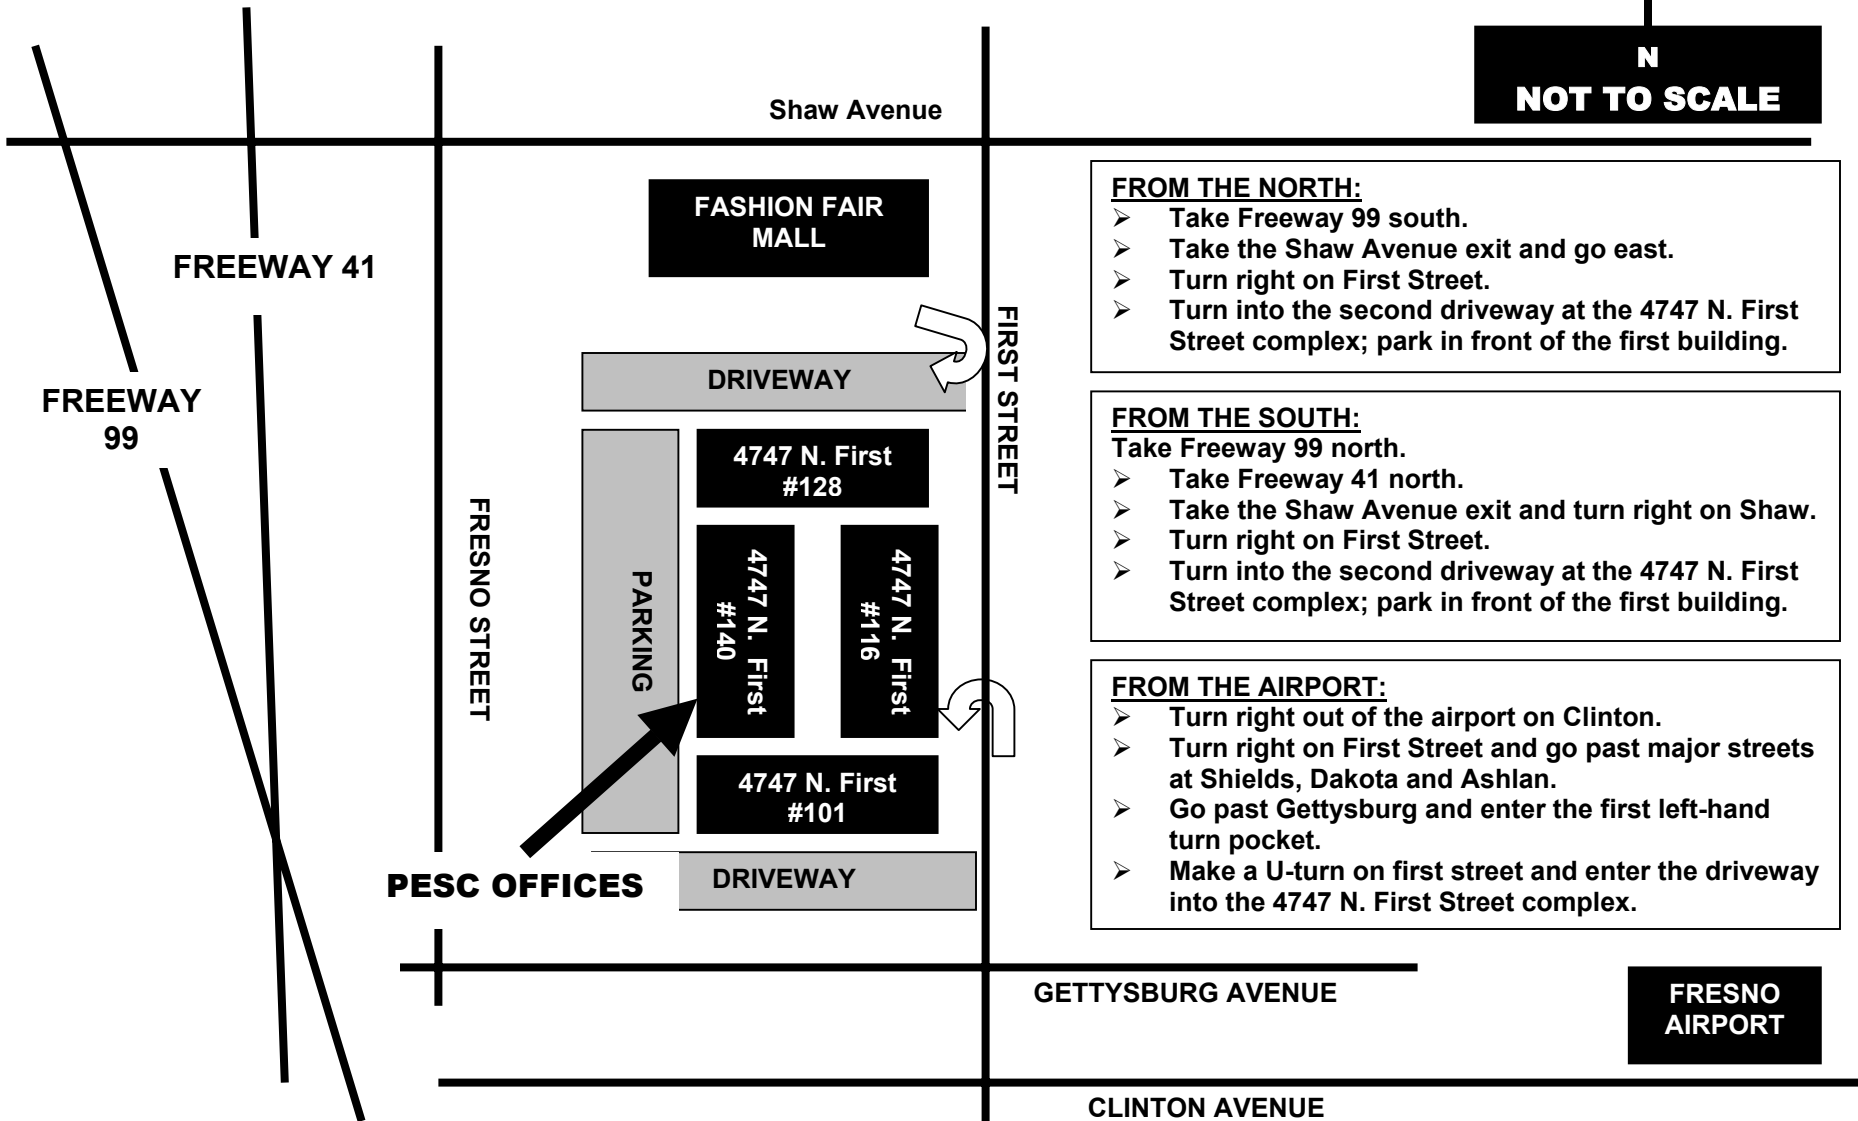

**MAP TO  
PROFESSIONAL EXCHANGE SERVICE CORPORATION  
OFFICES AND MEETING FACILITY**

**N  
NOT TO SCALE**

**FROM THE NORTH:**

- Take Freeway 99 south.
- Take the Shaw Avenue exit and go east.
- Turn right on First Street.
- Turn into the second driveway at the 4747 N. First Street complex; park in front of the first building.

**FROM THE SOUTH:**

- Take Freeway 99 north.
- Take Freeway 41 north.
  - Take the Shaw Avenue exit and turn right on Shaw.
  - Turn right on First Street.
  - Turn into the second driveway at the 4747 N. First Street complex; park in front of the first building.

**FROM THE AIRPORT:**

- Turn right out of the airport on Clinton.
- Turn right on First Street and go past major streets at Shields, Dakota and Ashlan.
- Go past Gettysburg and enter the first left-hand turn pocket.
- Make a U-turn on first street and enter the driveway into the 4747 N. First Street complex.